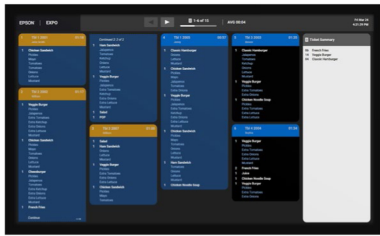

Epson TrueOrder KDS

The affordable, simple and easy-to-install kitchen display system.

- **Increase accuracy** — no more lost or illegible tickets; digital order information is routed directly to your kitchen stations
- **Digitize your kitchen operations** — digitize your food prep process and help minimize paper usage
- **Custom workflow support** — can be configured to support your kitchen's custom workflow; add an Epson receipt or label printer for more flexibility
- **Optimize your kitchen** — with up to nine stations supported, build your optimized kitchen flow
- **Easy to learn for new users** — intuitive user interface is designed for easy operation in quick service restaurant (QSR) or small-restaurant environments
- **Easy setup** — POS-agnostic; compatible with traditional and tablet POS systems, with no software modifications or special licenses needed